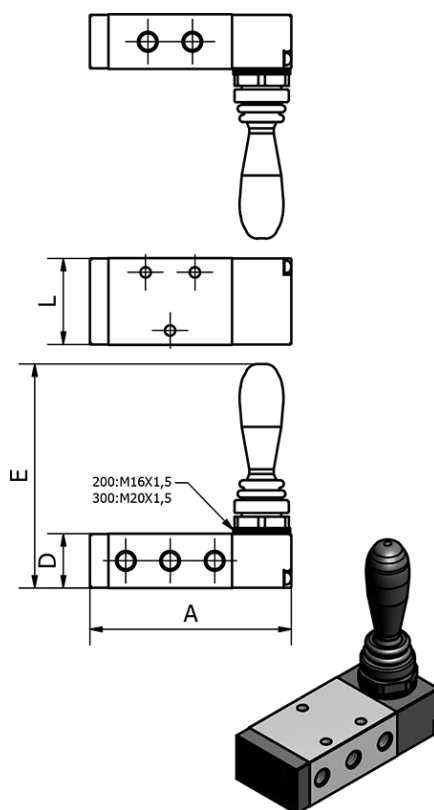

# Data Sheet

Article number: 584HA21006G

Description: Hand lever valve, type 4HA210-06-G  
port 10 - 5/2,

## Measures

A	= 81.5
D	= 22
E	= 90
L	= 35
Port	= G1/8"
Port exit	= G1/8"
Port supply and blowdown	= G1/8"